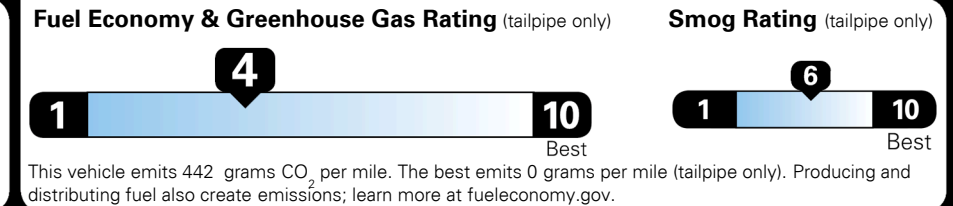

You spend
$3,750
more in fuel costs
over 5 years
compared to the
average new vehicle.

Annual fuel cost
$2,700