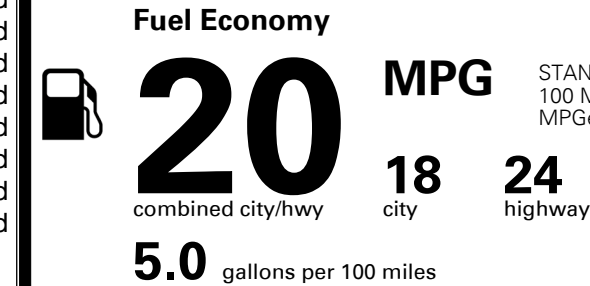

\$ 51,285.00

INLAND FREIGHT AND HANDLING

\$ 1,395.00

TOTAL MANUFACTURER'S SUGGESTED RETAIL PRICE ▶

\$ 52,680.00

TOTAL ADDITIONAL WEIGHT: 61.3

EPA DOT Fuel Economy and Environment

Gasoline Vehicle

You spend
\$3,750
 more in fuel costs
 over 5 years
 compared to the
 average new vehicle.

Annual fuel cost
\$2,700

Actual results will vary for many reasons, including driving conditions and how you drive and maintain your vehicle. The average new vehicle gets 28 MPG and costs \$9,750 to fuel over 5 years. Cost estimates are based on 15,000 miles per year at \$ 3.60 per gallon. MPGe is miles per gasoline gallon equivalent. Vehicle emissions are a significant cause of climate change and smog.